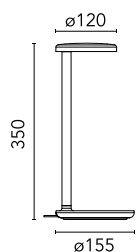

## Oblique

New

09.8300.DV - Glossy Sage

Designed by Vincent Van Duysen

Professional table lamp with patented asymmetric optics. External power supply included with 1500-mm cable. USB-C connection integrated into the base of the device to recharge compatible devices.

### Main specifications

<b>Mounting</b>	Table	<b>Autoprotected Lamp</b>	No
<b>Environment</b>	Indoor dry	<b>Number of heads</b>	1
	Location	<b>Source Power (W)</b>	8W
<b>LED type</b>	Top LED	<b>Source Flux (lm)</b>	754
<b>Lamp category</b>	LED	<b>System Flux (lm)</b>	479
<b>Dimmable</b>	Yes		

Beam Angle:	35°		
	h(m)	E(lx)	D(m)
1	229	2.18	
2	57	4.36	
3	25	6.54	
4	14	8.72	
5	9	10.90	

Luminous flux luminaire  
479 lm

### Physical

<b>Colour</b>	Glossy Sage
<b>Orientations</b>	Fixed
<b>Net weight (kg)</b>	0.75
<b>IP</b>	20
<b>IP external</b>	20