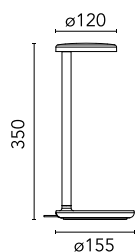

### Main specifications

<b>Mounting</b>	Table	<b>Autoprotected Lamp</b>	No
<b>Environment</b>	Indoor dry	<b>Number of heads</b>	1
	Location	<b>Source Power (W)</b>	8W
<b>LED type</b>	Top LED	<b>Source Flux (lm)</b>	754
<b>Lamp category</b>	LED	<b>System Flux (lm)</b>	479
<b>Dimmable</b>	Yes		

### Optical

<b>Lighting Type</b>	Direct
<b>Lighting distribution</b>	Asymmetric
<b>CCT (K)</b>	2700
<b>CRI&gt;</b>	90
<b>Cold Beam Lighting</b>	No
<b>Beam angle C0-180 (°)</b>	35
<b>Beam angle C90-270 (°)</b>	46

Beam Angle:	35°		
	h(m)	E(lx)	D(m)
1	229	2.18	
2	57	4.36	
3	25	6.54	
4	14	8.72	
5	9	10.90	

Luminous flux luminaire  
479 lm

### Physical

<b>Colour</b>	Matte Brown
<b>Orientations</b>	Fixed
<b>Net weight (kg)</b>	0.75
<b>IP</b>	20
<b>IP external</b>	20