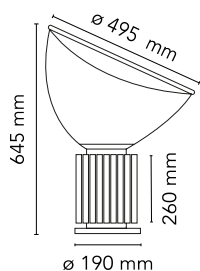

## Taccia

■ F6602004 - Silver

Designed by Achille and Pier Giacomo Castiglioni

Table lamp providing indirect and reflected light. Reflector in painted aluminium, gloss white on the outside and matt white on the inside. Directionable diffuser in transparent mouth-blown glass. Body in matt black, silver anodized or bronze anodized aluminium. Base in nickel-plated metal. Electric cable of useful length 220 cm, with dimmer switch for ON/OFF and adjustment of the light flow between 10-100%. Plug-in power supply with interchangeable plugs.

### Main specifications

<b>Mounting</b>	Table floor	<b>Lamp holder</b>	COB LED
<b>Environment</b>	Indoor dry location	<b>Autoprotected Lamp</b>	No
<b>Light source type</b>	LED	<b>Number of heads</b>	1
<b>Light source replaceable</b>	Replaceable (LED only) light source by a professional	<b>Source Power (W)</b>	28
	LED array	<b>System Flux (lm)</b>	N/D

### Physical

<b>Colour</b>	Silver
<b>Net weight (kg)</b>	10.74
<b>Gross weight (kg)</b>	23.69
<b>IP</b>	20
<b>IP external</b>	20