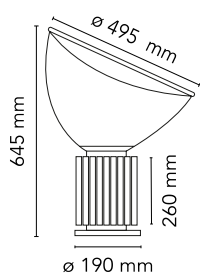

Taccia

■ F6602046 - Bronze

Designed by Achille and Pier Giacomo Castiglioni

Table lamp providing indirect and reflected light. Reflector in painted aluminium, gloss white on the outside and matt white on the inside. Directionable diffuser in transparent mouth-blown glass. Body in matt black, silver anodized or bronze anodized aluminium. Base in nickel-plated metal. Electric cable of useful length 220 cm, with dimmer switch for ON/OFF and adjustment of the light flow between 10-100%. Plug-in power supply with interchangeable plugs.

Main specifications

Mounting	Table floor	Lamp holder	COB LED
Environment	Indoor dry location	Autoprotected Lamp	No
Light source type	LED	Number of heads	1
Light source replaceable	Replaceable (LED only) light source by a professional	Source Power (W)	28
	LED type	System Flux (lm)	N/D

Physical

Colour	Bronze
Net weight (kg)	10.74
Gross weight (kg)	23.69
IP	20
IP external	20